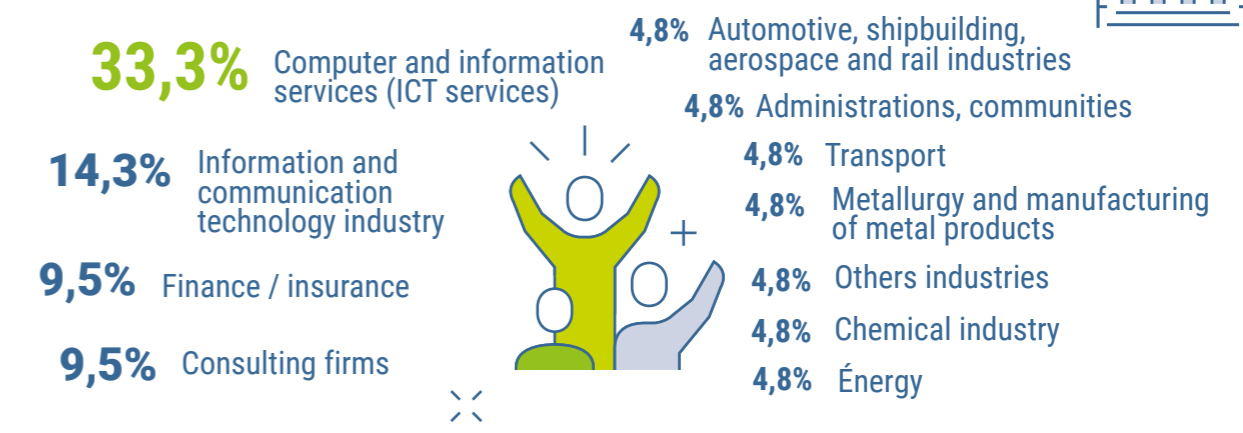

Promo 2024 – IG2I
Survey conducted within 4 months of graduation

INSERTION PRO

Graduates in employment

Company size

Main sectors of activity

Time to 1st job

Company locations

Nature of the employment contract