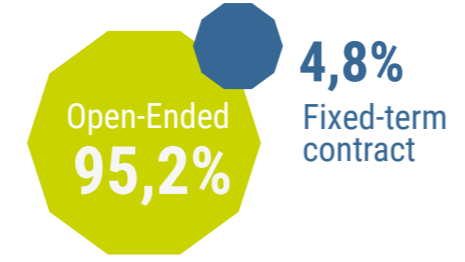

Promo 2024 – IG2I
Survey conducted within 4 months of graduation

INSERTION PRO

Graduates in employment

Company size

Main sectors of activity

Time to 1st job

Company locations

Nature of the employment contract