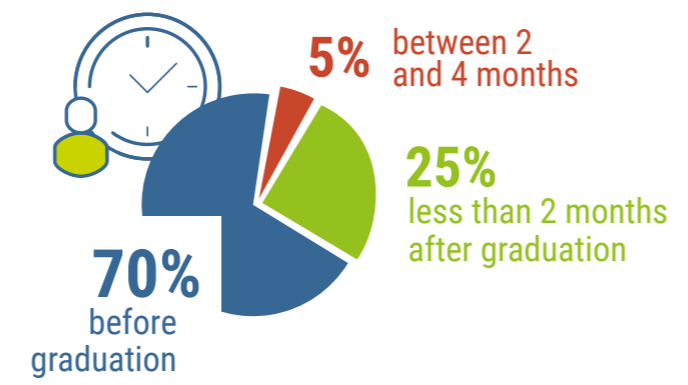

Promo 2024 – IG2I
Survey conducted within 4 months of graduation

INSERTION PRO

Graduates in employment

Company size

Main sectors of activity

Time to 1st job

Company locations

Nature of the employment contract