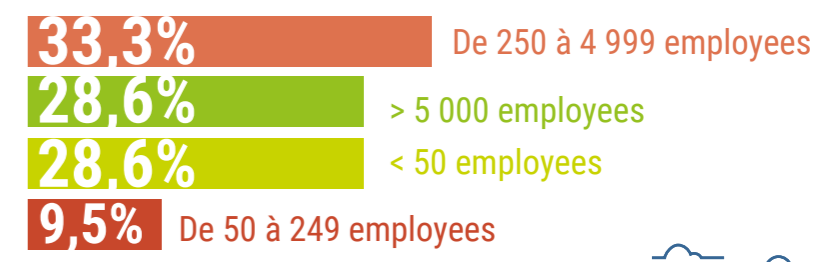

Promo 2024 – IG2I
Survey conducted within 4 months of graduation

INSERTION PRO

Graduates in employment

Company size

Main sectors of activity

Time to 1st job

Company locations

Nature of the employment contract